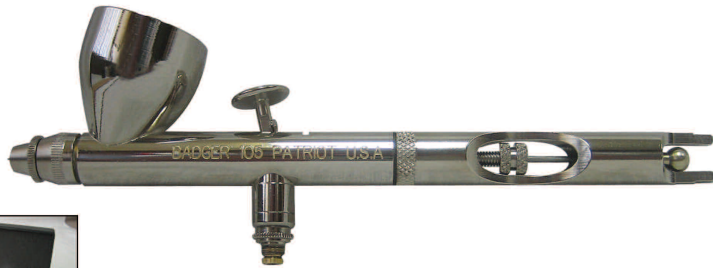

BADGER AIR-BRUSH CO.

The
leading
names
in
airbrush
for
the
last
and
next
100
years.

NEW FROM BADGER AIR-BRUSH CO.

THE PATRIOT 105 GRAVITY FEED DETAIL AIRBRUSH
(JUST LIKE THE ANTHEM ONLY GRAVITY FEED FOR BETTER DETAIL APPLICATION)

A few of the many Patriot features

- New acute tapered color well for faster cleaning
- Maximum angle trigger clearance and stroke
- Patented "Easy Access" needle removal system
- Easy maintenance self-centering nozzle design
- Parts interchangeability w/ 155, 200, 360

- Innovative Precision Design
  - Superior Performance
  - Amazing Affordability

BADGER

Thayer
Chandler
PROFESSIONAL AIRBRUSHES SINCE 1941

AMERICAN MADE
AIRBRUSH EXCELLENCE

Proudly
made in the
USA

Badger Air-Brush Co. • 9128 W. Belmont Ave. • Franklin Park, IL 60131
Phone: 847-678-3104 • Fax: 847-671-4352
Website: www.renegadeairbrush.com