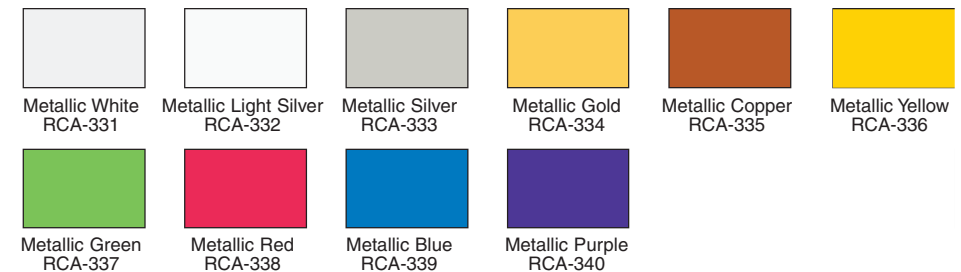

STANDARD COLORS

Product Number	Color
RCA-301	Brilliant Orange
RCA-302	Really Red
RCA-303	Funky Fuchsia
RCA-304	Grape Ape
RCA-305	Very Violet
RCA-306	Margarita Green
RCA-307	Shamrock Green
RCA-308	GoGo Green
RCA-309	Bomber Brown
RCA-310	Choco Brown
RCA-311	Super White
RCA-312	Super Black
RCA-313	Slate Gray
RCA-314	Greasy Gray
RCA-315	True Blue
RCA-316	Tahiti Turquoise
RCA-317	Real Teal
RCA-318	Pacifico
RCA-319	Gator Green
RCA-320	Mellow Yellow
RCA-321	Lemon Yellow
RCA-322	Sky Blue
RCA-323	Beach Peach

NEON COLORS

Product Number	Color	Product Number	Color
RCA-324	Neon Pink	RCA-328	Neon Red
RCA-325	Neon Lemon	RCA-329	Neon Purple
RCA-326	Neon Green	RCA-330	Neon Berrie
RCA-327	Neon Orange		

METALLIC COLORS

RC-AIR™ AIRBRUSH COLORS

Product	2 oz.	4 oz.	16 oz.	32 oz.
Standard	8.60	15.95	53.20	96.15
Neons	8.60	15.95	53.20	96.15
Metallics	8.60	15.95	53.20	96.15
Iridescent	8.60	15.95	53.20	96.15

RC Air Color Chart

Neon

Due to print limitations, colors may appear different from actual paints. Use for reference purposes only.

Metallic Colors

Iridescent Colors